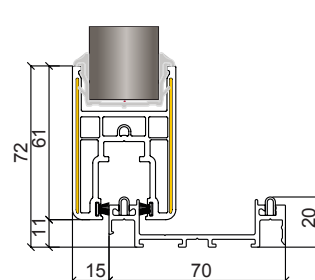

**Aluminum threshold
(standard)
only for French windows**

Section A-A'

Sezione B-B'

Windows

French windows

BATCH COLOURS

Bianco 3

Avorio 096