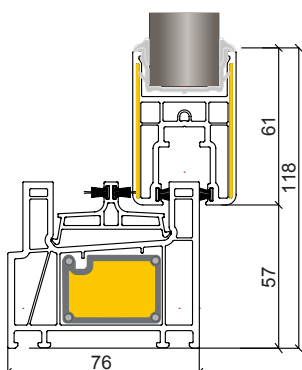

**Aluminum threshold
(standard)
only for French windows**

Section A-A'

Sezione B-B'

Windows

French windows

BATCH COLOURS

Bianco 3

Avorio 096