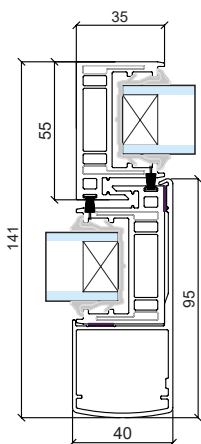

Section B-B'