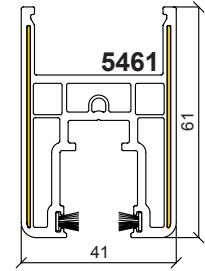

Hardware System Specification

Special RotoSil Nano surface treatment according to the Class 4 based on the requirement of DIN EN 13126/8

Frame

Side sash

Sash (up/down)

Handle/escape route

Center sash

Sill