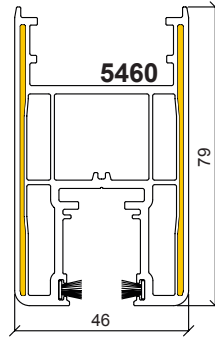

Frame

Side sash

Sash (up/down)

Handle/escape route

Center sash

Sill