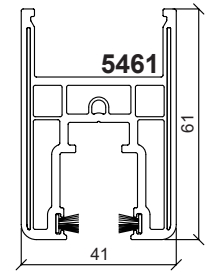

Hardware System Specification

Special RotoSil Nano surface treatment according to the Class 4 based on the requirement of DIN EN 13126/8

Frame

Side sash

Sash (up/down)

Handle/escape route

Center sash

Sill