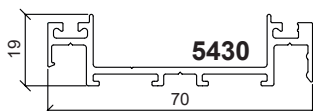

Sill

**Aluminum threshold
(standard)
only for French windows**