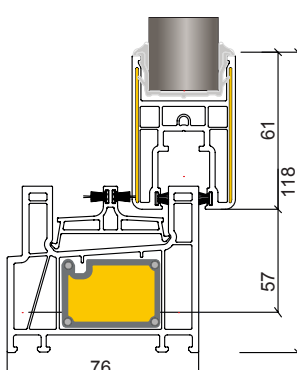

**Aluminum threshold
(standard)
only for French windows**

Section A-A'

Sezione B-B'

Windows

French windows

BATCH COLOURS

Bianco 3

Avorio 096