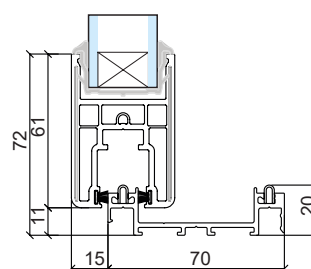

**Aluminum threshold
(standard)
only for French windows**

Section A-A'

Section B-B'

Windows/french windows

French windows

BATCH COLOURS

Bianco 3

Avorio 096