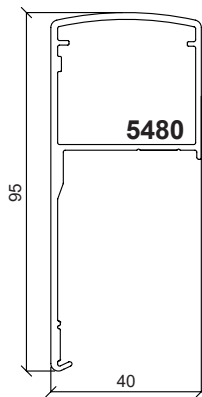

Hardware System Specification

Special RotoSil Nano surface treatment according to the Class 4 based on the requirement of DIN EN 13126/8

Frame

Side sash

Sash (up/down)

Handle/escape route

Center sash

Sill