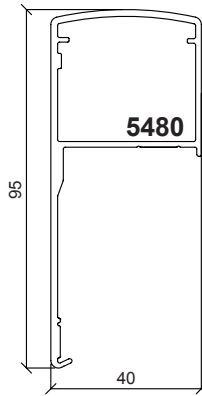

Hardware System Specification

Special RotoSil Nano surface treatment according to the Class 4 based on the requirement of DIN EN 13126/8

Frame

Side sash

Sash (up/down)

Handle/escape route

Center sash

Sill