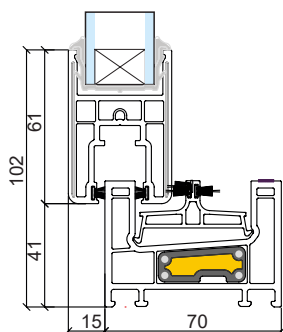

**Aluminum threshold
(standard)
only for French windows**

Section A-A'

Section B-B'

Windows/french windows

French windows

BATCH COLOURS

Bianco 3

Avorio 096