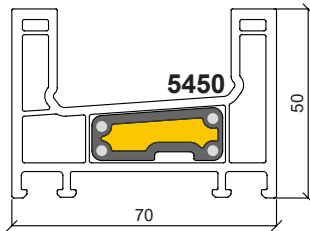

THERMAL TRANSMITTANCE

NODE (Uf)	1,40 W/m ² K
GLASS (Ug)	1,10 W/m ² K
COMBINATION (Uw)	1,30 W/m ² K

TECHNICAL CHARACTERISTICS

- Narrow profiles
- Excellent levels of stability, thanks to the Forthex thermal reinforcement in the frame and coextruded Thermofibre on the casement
- Certified Double glazing featuring high-level heat and sound insulation with Warm Edge duct
- Vast range of colours and finishes
- Product 100% Made in Italy
- 100% recyclable

Hardware System Specification

Special RotoSil Nano surface treatment according to the Class 4 based on the requirement of DIN EN 13126/8

Frame

Side sash

Sash (up/down)

Handle/escape route

Center sash

Sill