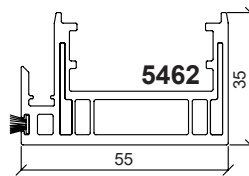

Hardware System Specification

Special RotoSil Nano surface treatment according to the Class 4 based on the requirement of DIN EN 13126/8

Frame

Side sash

Sash (up/down)

Handle/escape route

Center sash

Sill