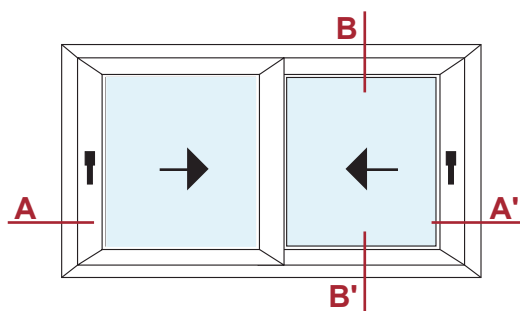

Section A-A'