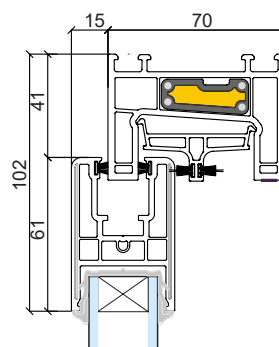

**Aluminum threshold
(standard)
only for French windows**

Section A-A'

Section B-B'

Windows/french windows

French windows

BATCH COLOURS

Bianco 3

Avorio 096