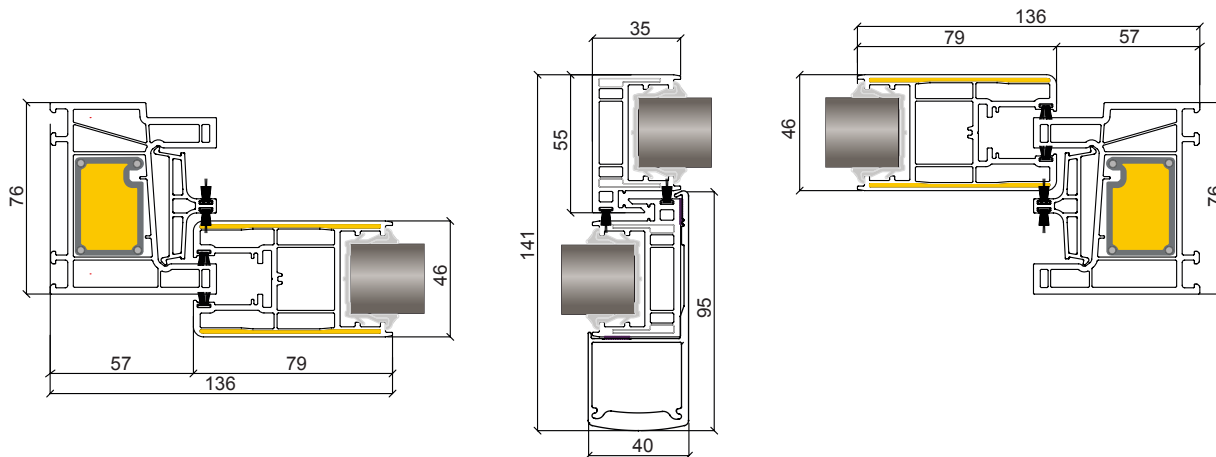

Section A-A'

Sezione B-B'