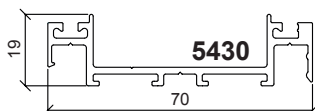

Sill

**Aluminum threshold
(standard)
only for French windows**