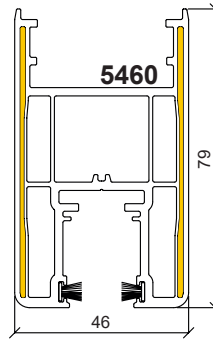

Frame

Side sash

Sash (up/down)

Handle/escape route

Center sash

Sill