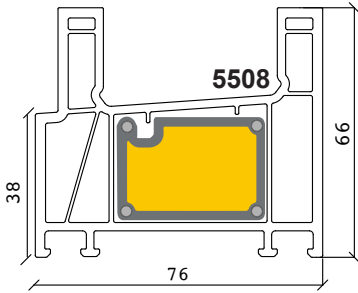

Frame

Side sash