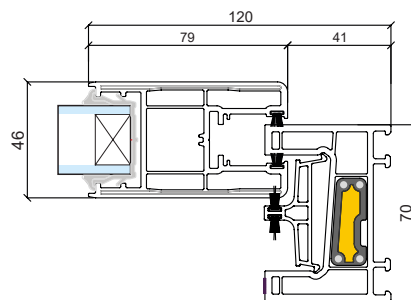

Section B-B'