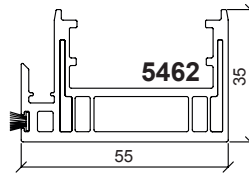

Hardware System Specification

Special RotoSil Nano surface treatment according to the Class 4 based on the requirement of DIN EN 13126/8

Frame

Side sash

Sash (up/down)

Handle/escape route

Center sash

Sill