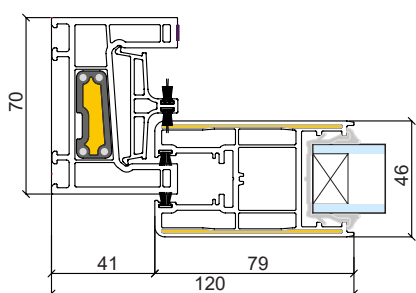

Section B-B'